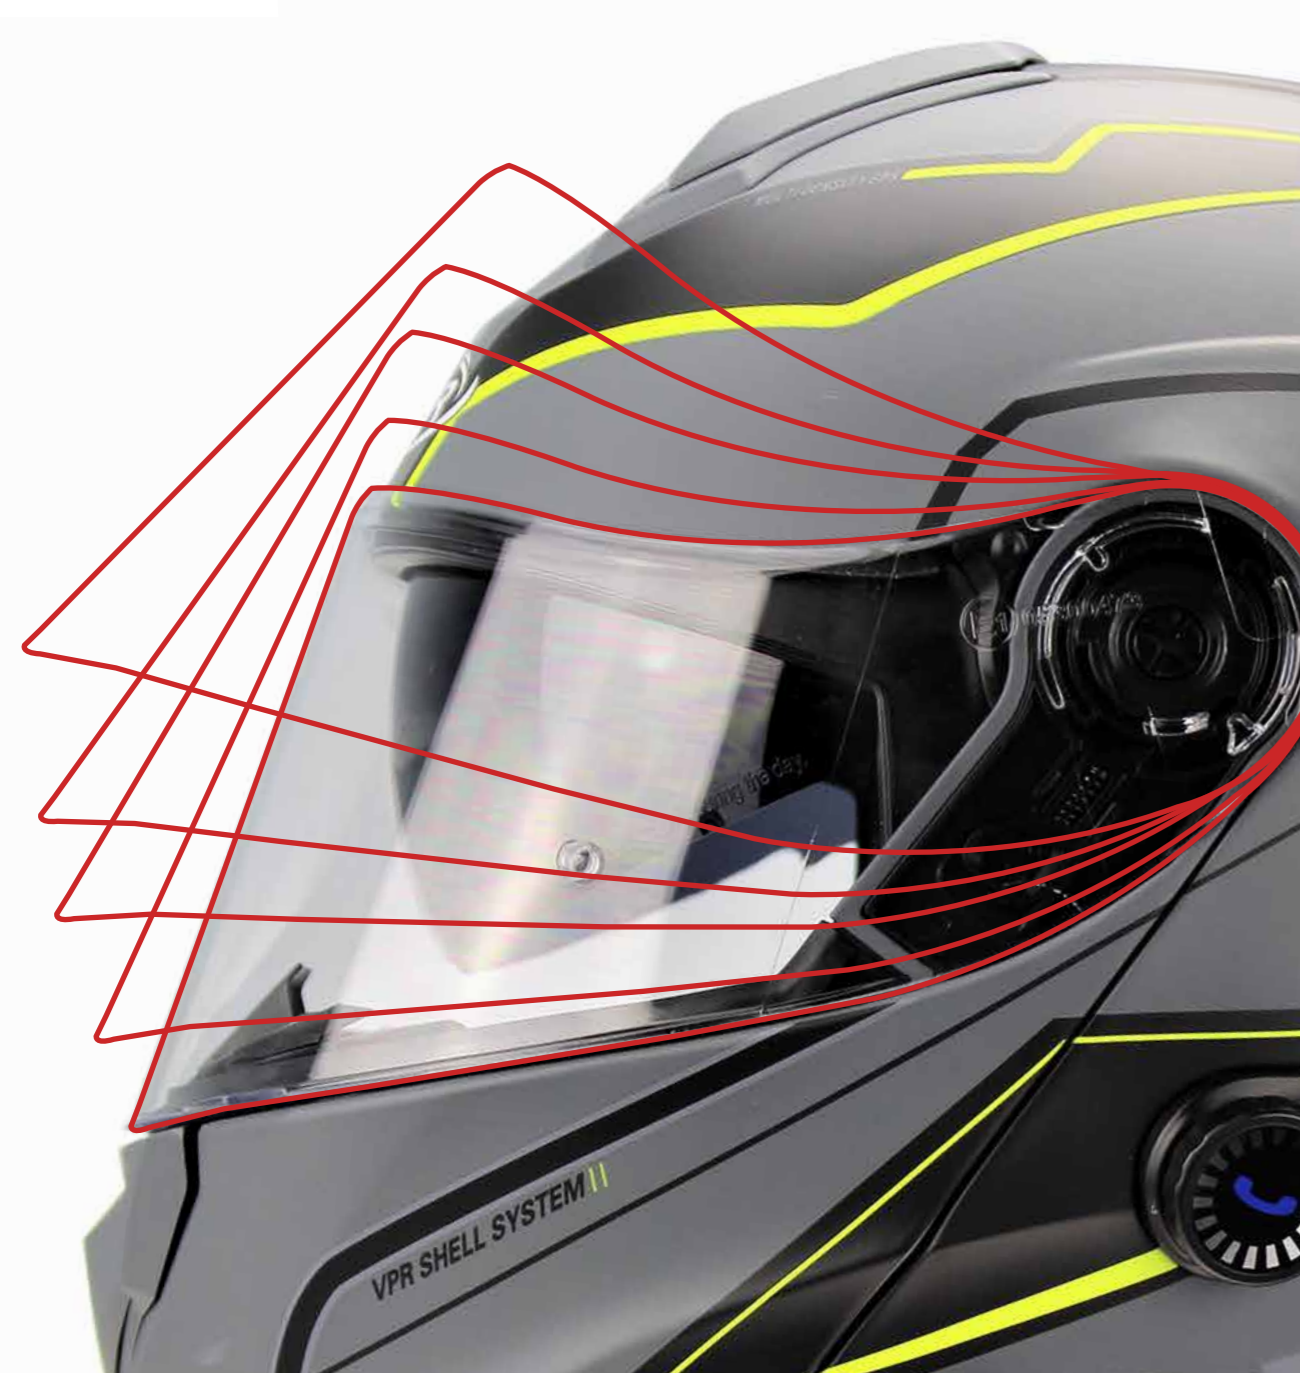

RSV171 BL + DV FLIP FRONT HELMET

All Colours

PINLOCK 30

Included

Dease Compression
EPS Second Layer

ABS Thermo Plastic
Outer Shell

Easy Replace
Outer Visor

Anti-Scratch
Outer Visor

Waterproof
Integrated Blinc
Bluetooth System

Multi-Point
Ventilation

Inner Visor
Adjuster

**Noise
Reduction 4.2**

Bluetooth

Adjustable Visor

Anti-Scratch, Glide Opening
Outer Visor, Pinlock 30 Included
Clear + Smoked Available

Inner Visor Adjustment

Modular Flip-Face Helmet
Secure + Strong Catch System

Outer Visor

Closefitting Outer Visor
Pinlock 30 Included
Anti-Scratch
ECE22.06 Approved

Size Guide

How to Measure Your Size:

Please use a soft tape to measure your head just above ears and around the back of your head at the largest point. Measure in CM.