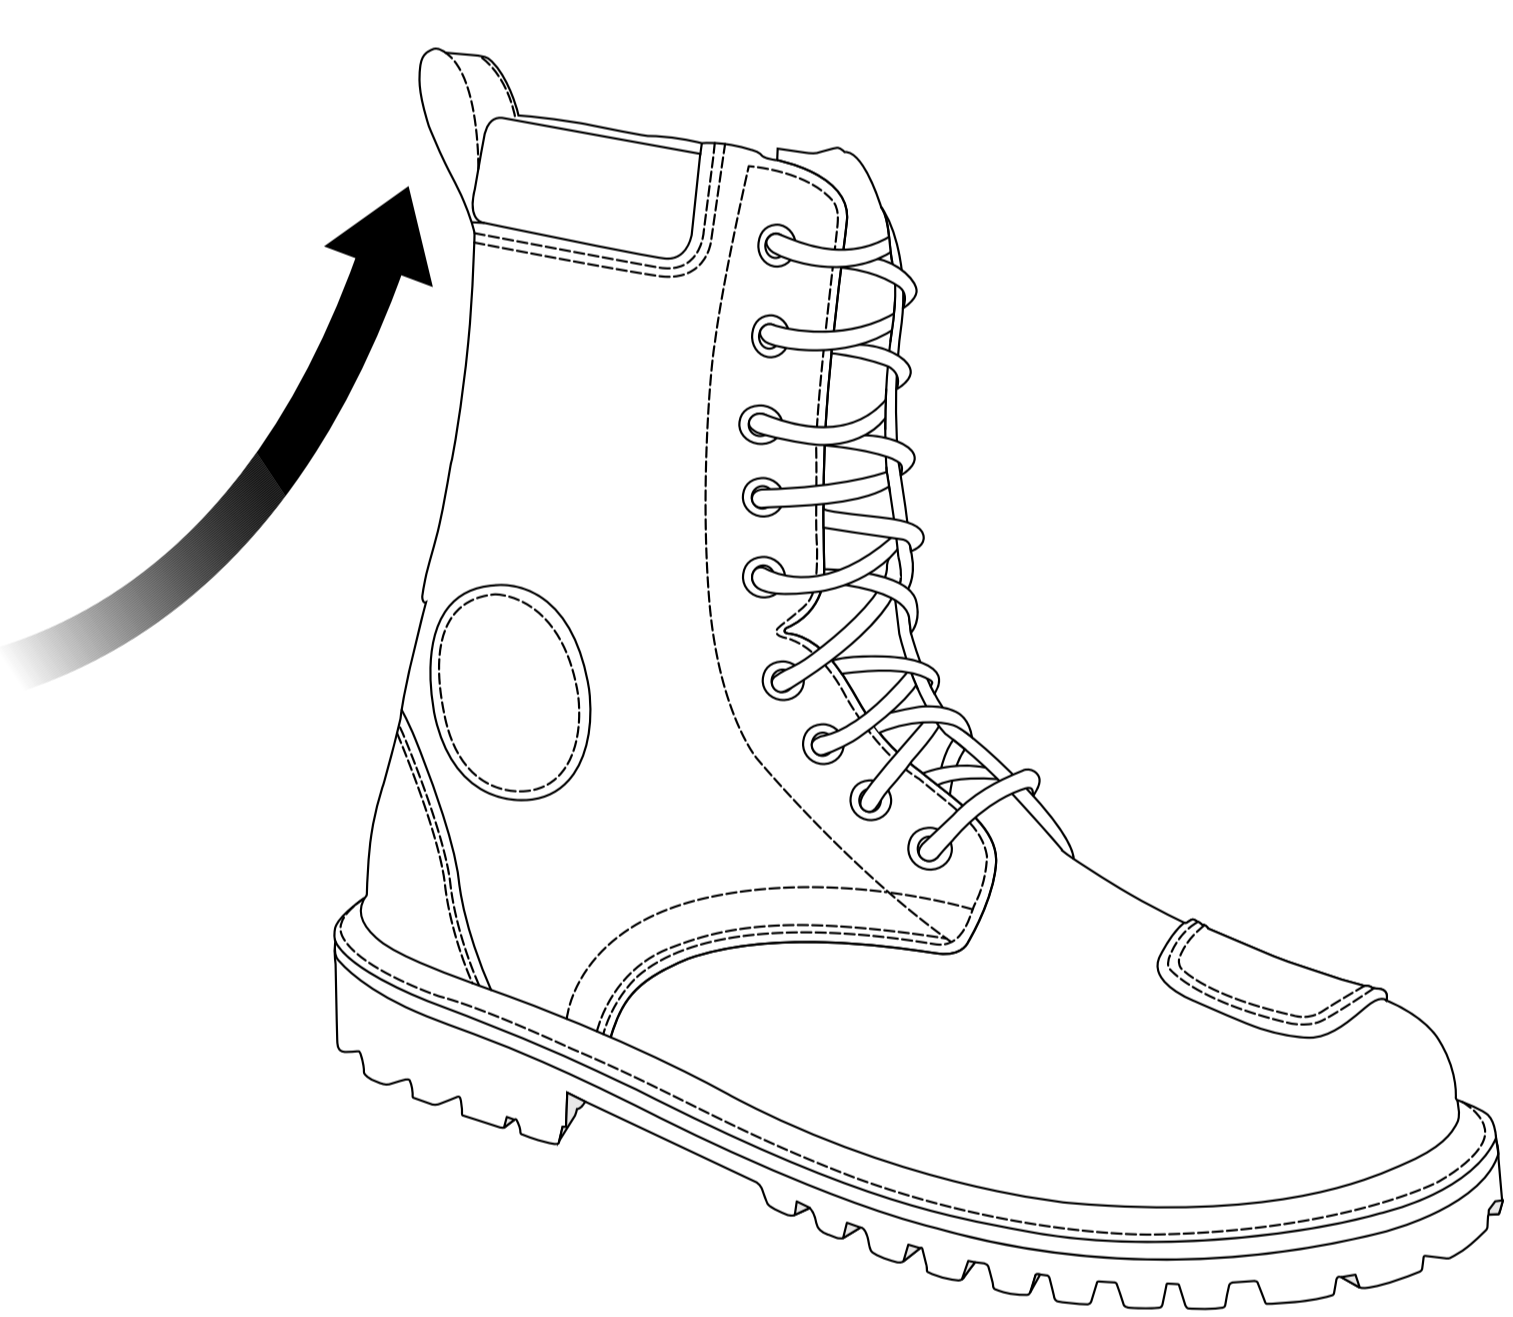

### **Tough Strong Pull Strap**

Easily Pull Up Your Boots with this Toughened Leather Loop Strap. Keep your Gloves on and Get Riding Faster!

### **Wide Opening Side Zip**

Long Heavy-Duty YKK Zip to Side of Boots Allows Easy Access for Rider. Fitted with Waterproof Cover Internally to Prevent Water Ingress.

### **Gear Shift Padded Layer**

Triple Layer Leather Reinforcement to Prevent Wear & Tear Against Shift Levers.