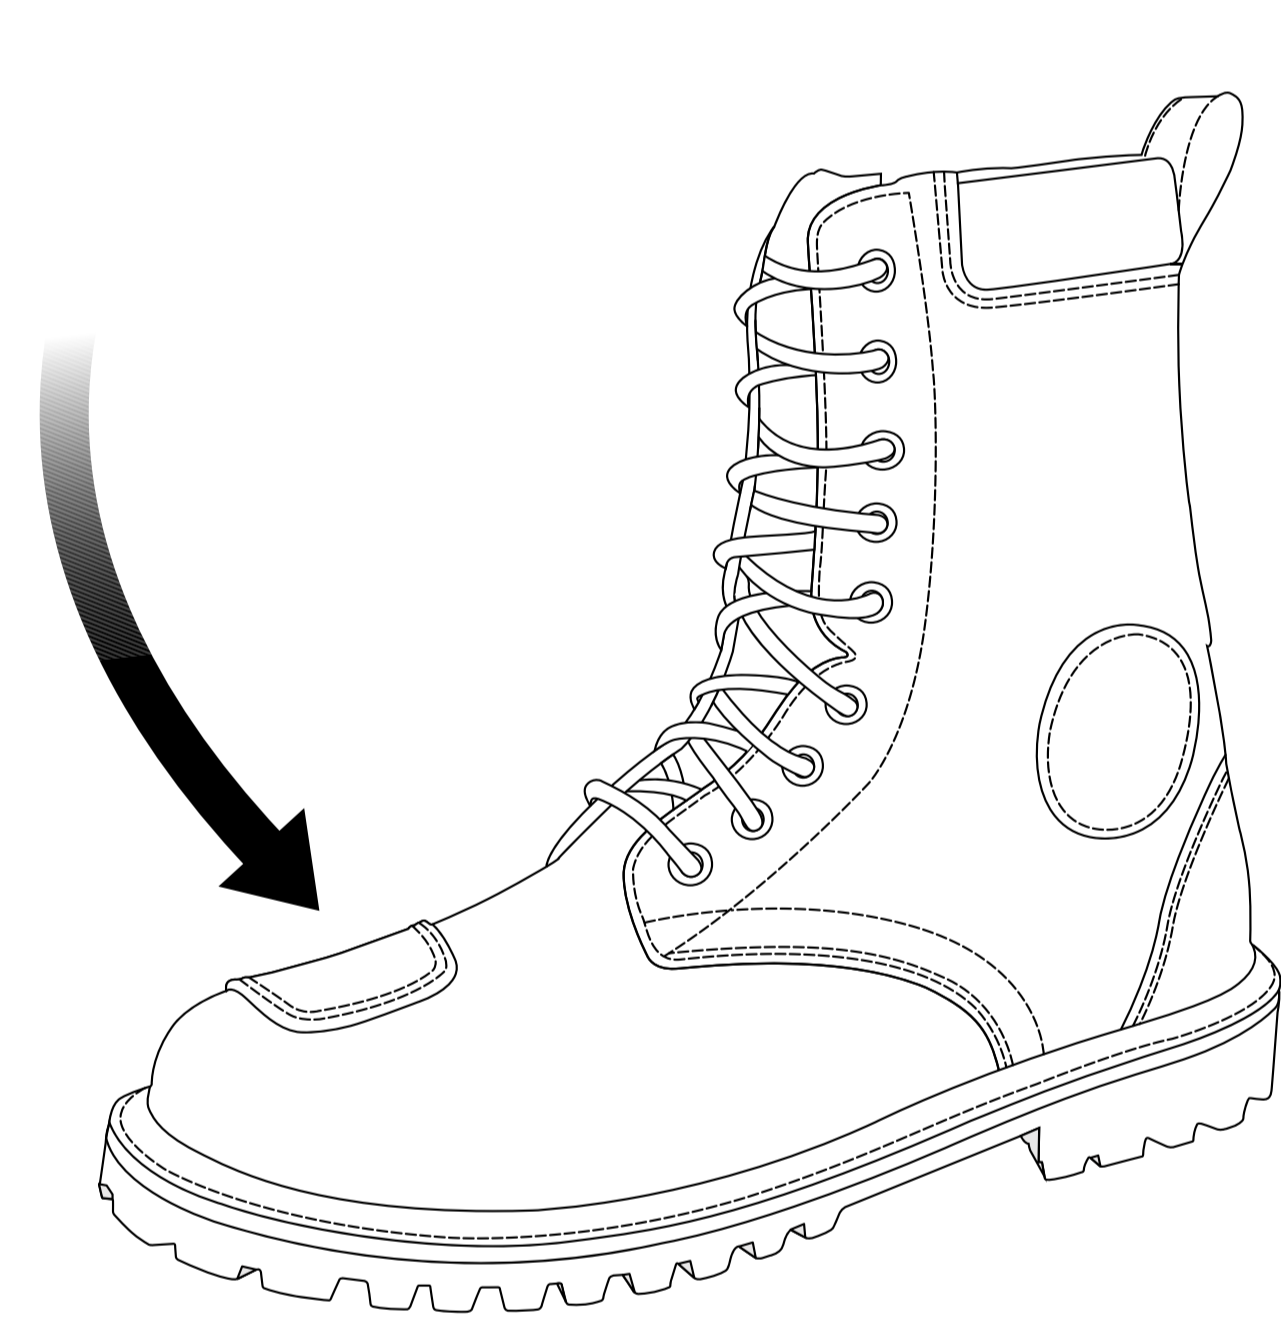

### **Tough Strong Pull Strap**

Easily Pull Up Your Boots with this Toughened Leather Loop Strap. Keep your Gloves on and Get Riding Faster!

### **Wide Opening Side Zip**

Long Heavy-Duty YKK Zip to Side of Boots Allows Easy Access for Rider. Fitted with Waterproof Cover Internally to Prevent Water Ingress.

### **Gear Shift Padded Layer**

Triple Layer Leather Reinforcement to Prevent Wear & Tear Against Shift Levers.