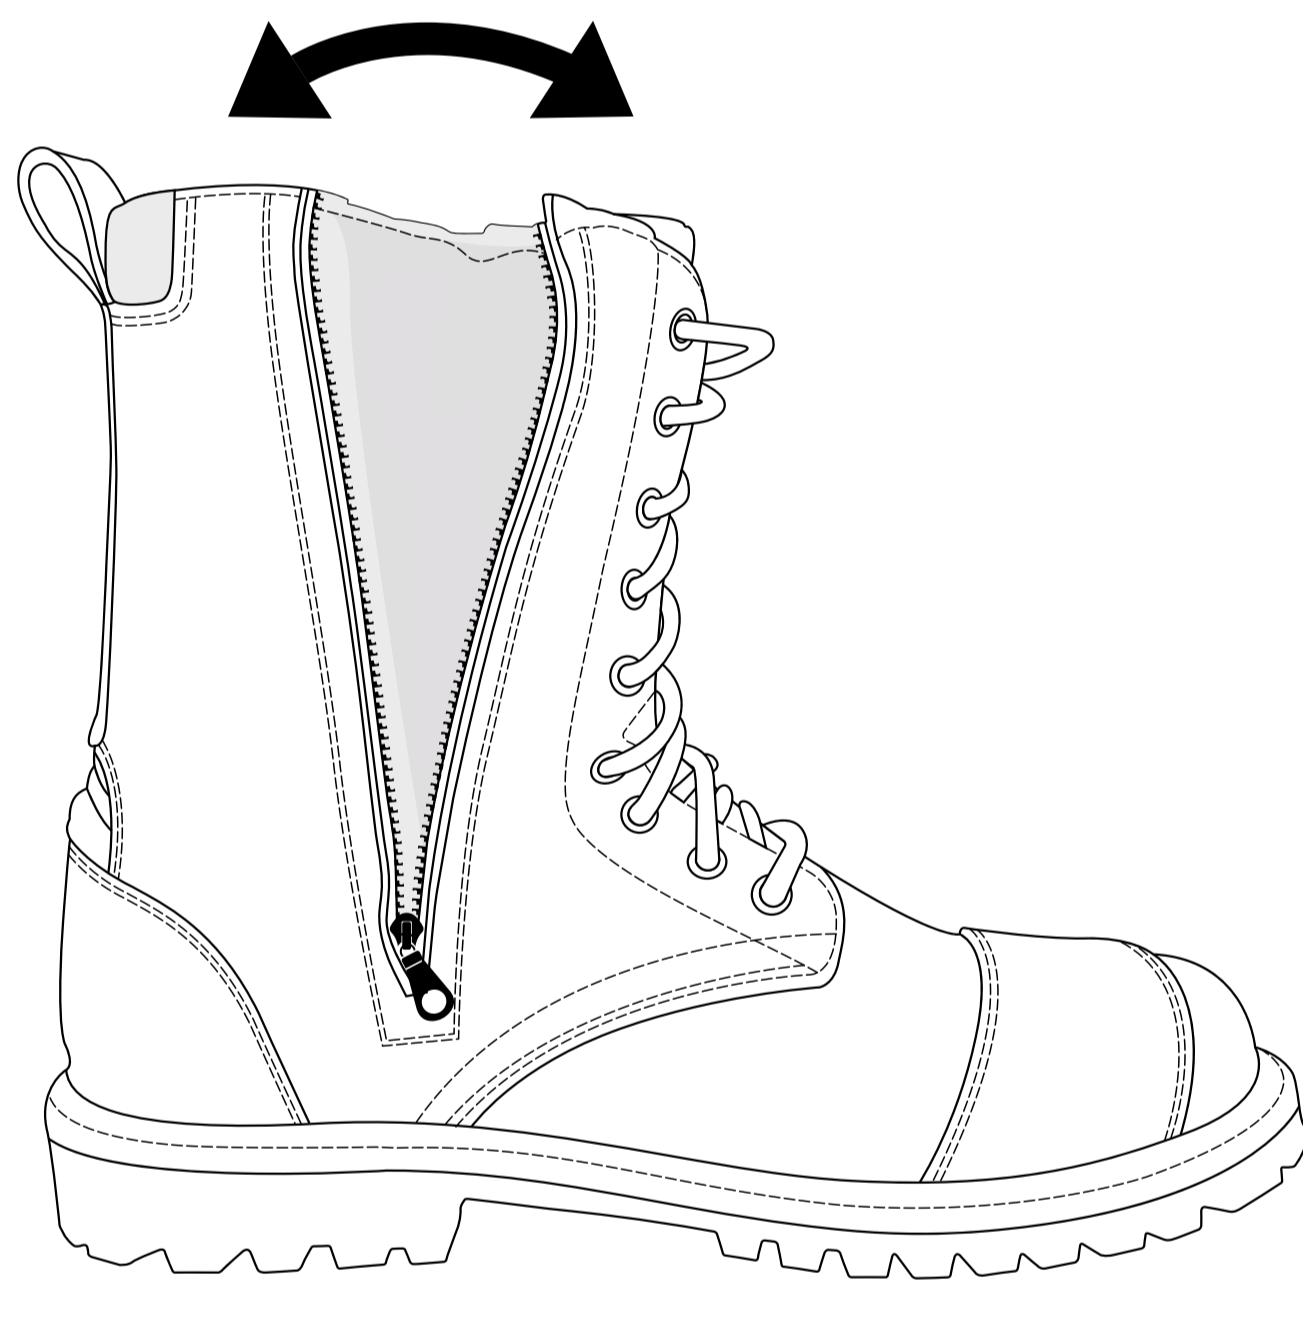

### **Tough Strong Pull Strap**

Easily Pull Up Your Boots with this Toughened Leather Loop Strap. Keep your Gloves on and Get Riding Faster!

### **Wide Opening Side Zip**

Long Heavy-Duty YKK Zip to Side of Boots Allows Easy Access for Rider. Fitted with Waterproof Cover Internally to Prevent Water Ingress.

### **Gear Shift Padded Layer**

Triple Layer Leather Reinforcement to Prevent Wear & Tear Against Shift Levers.