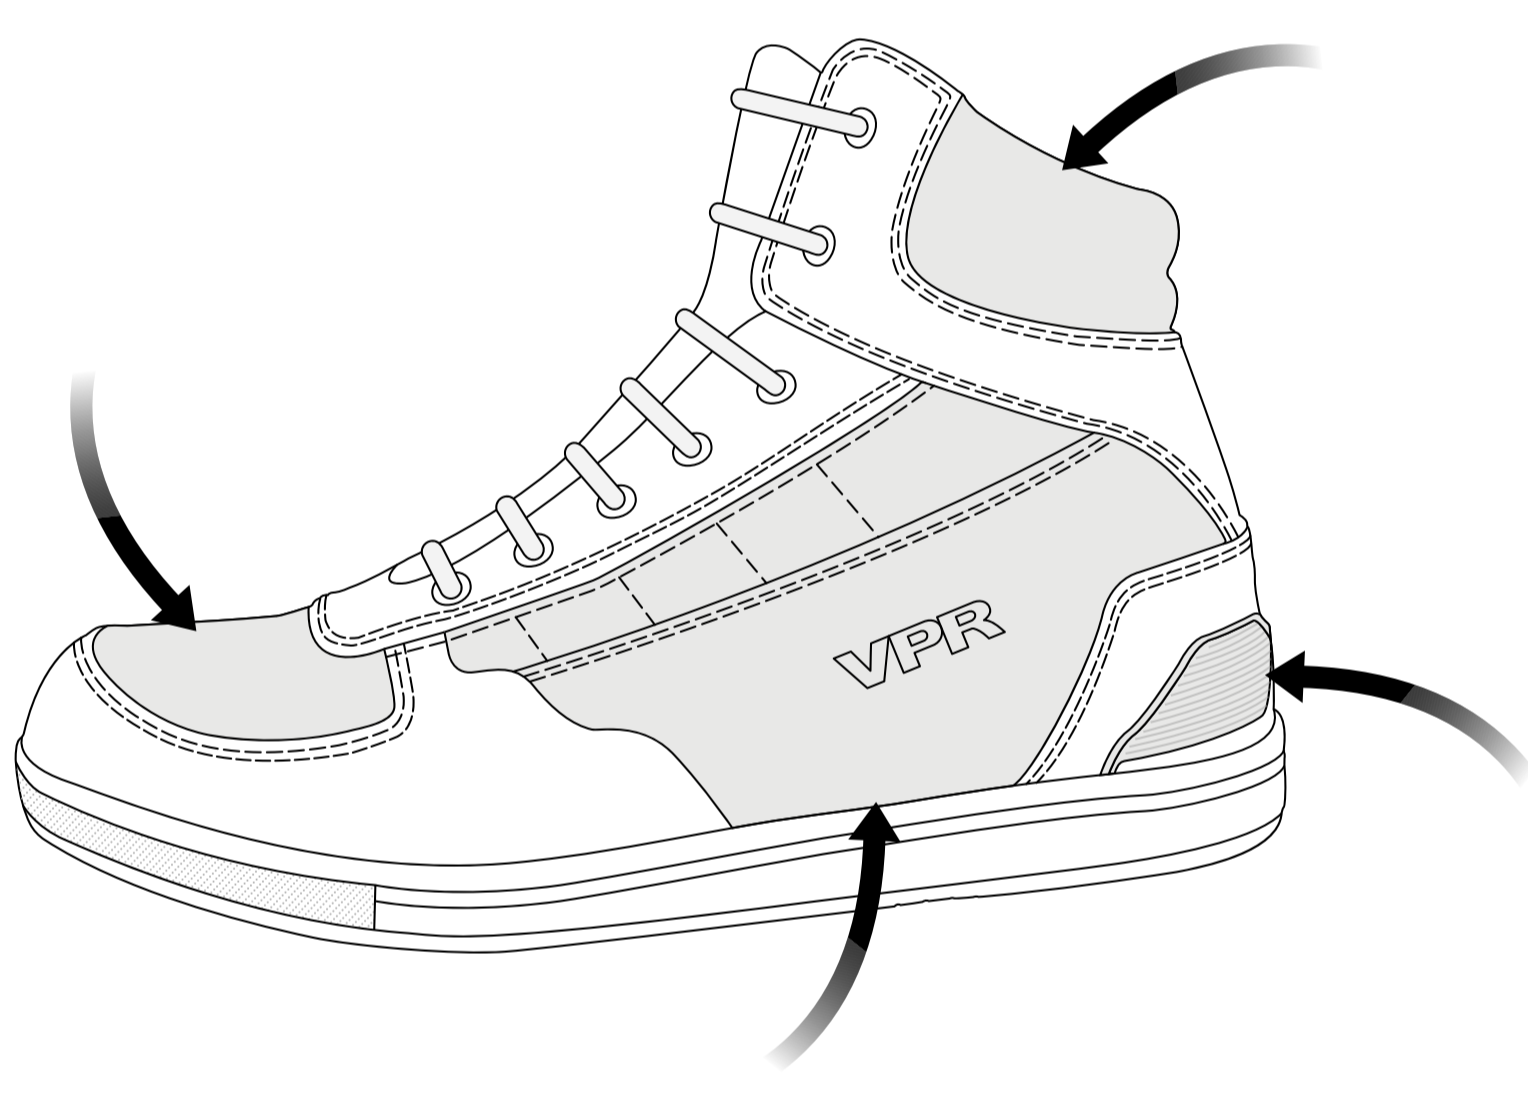

CE Approved
EN 13634 : 2020 CE

Reinforced Protection

Toes, Heel, Ankle Protection & Reinforced Gear Shift Area

Oil & Slip Resistant Sole

Rubber Grippy Tread – Non-Slip & Durably Reliable

Waterproof

Waterproof Hipora Lining. Tested Warm & Dry