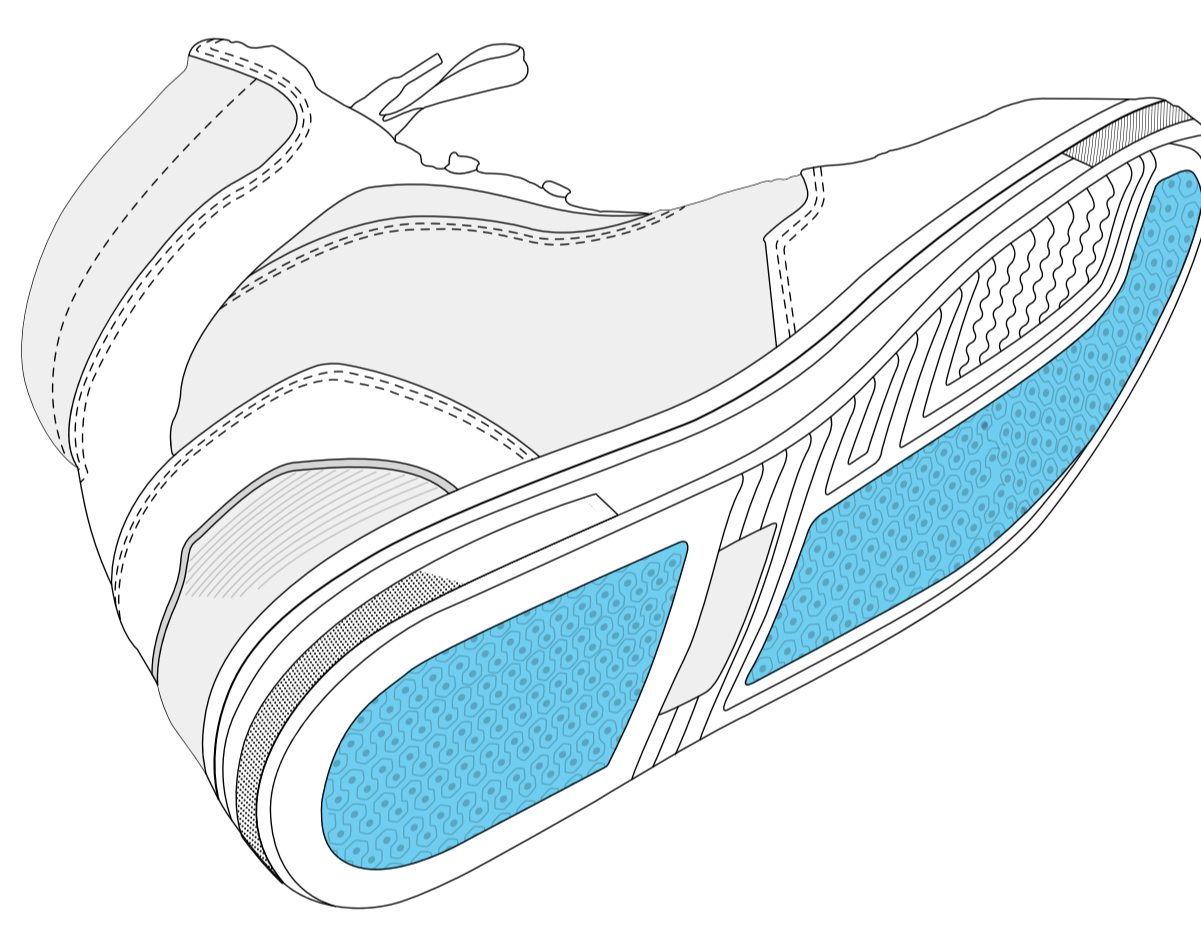

CE Approved
EN 13634 : 2020 CE

Reinforced Protection

Toes, Heel, Ankle Protection & Reinforced Gear Shift Area

Oil & Slip Resistant Sole

Rubber Grippy Tread – Non-Slip & Durably Reliable

Waterproof

Waterproof Hipora Lining. Tested Warm & Dry