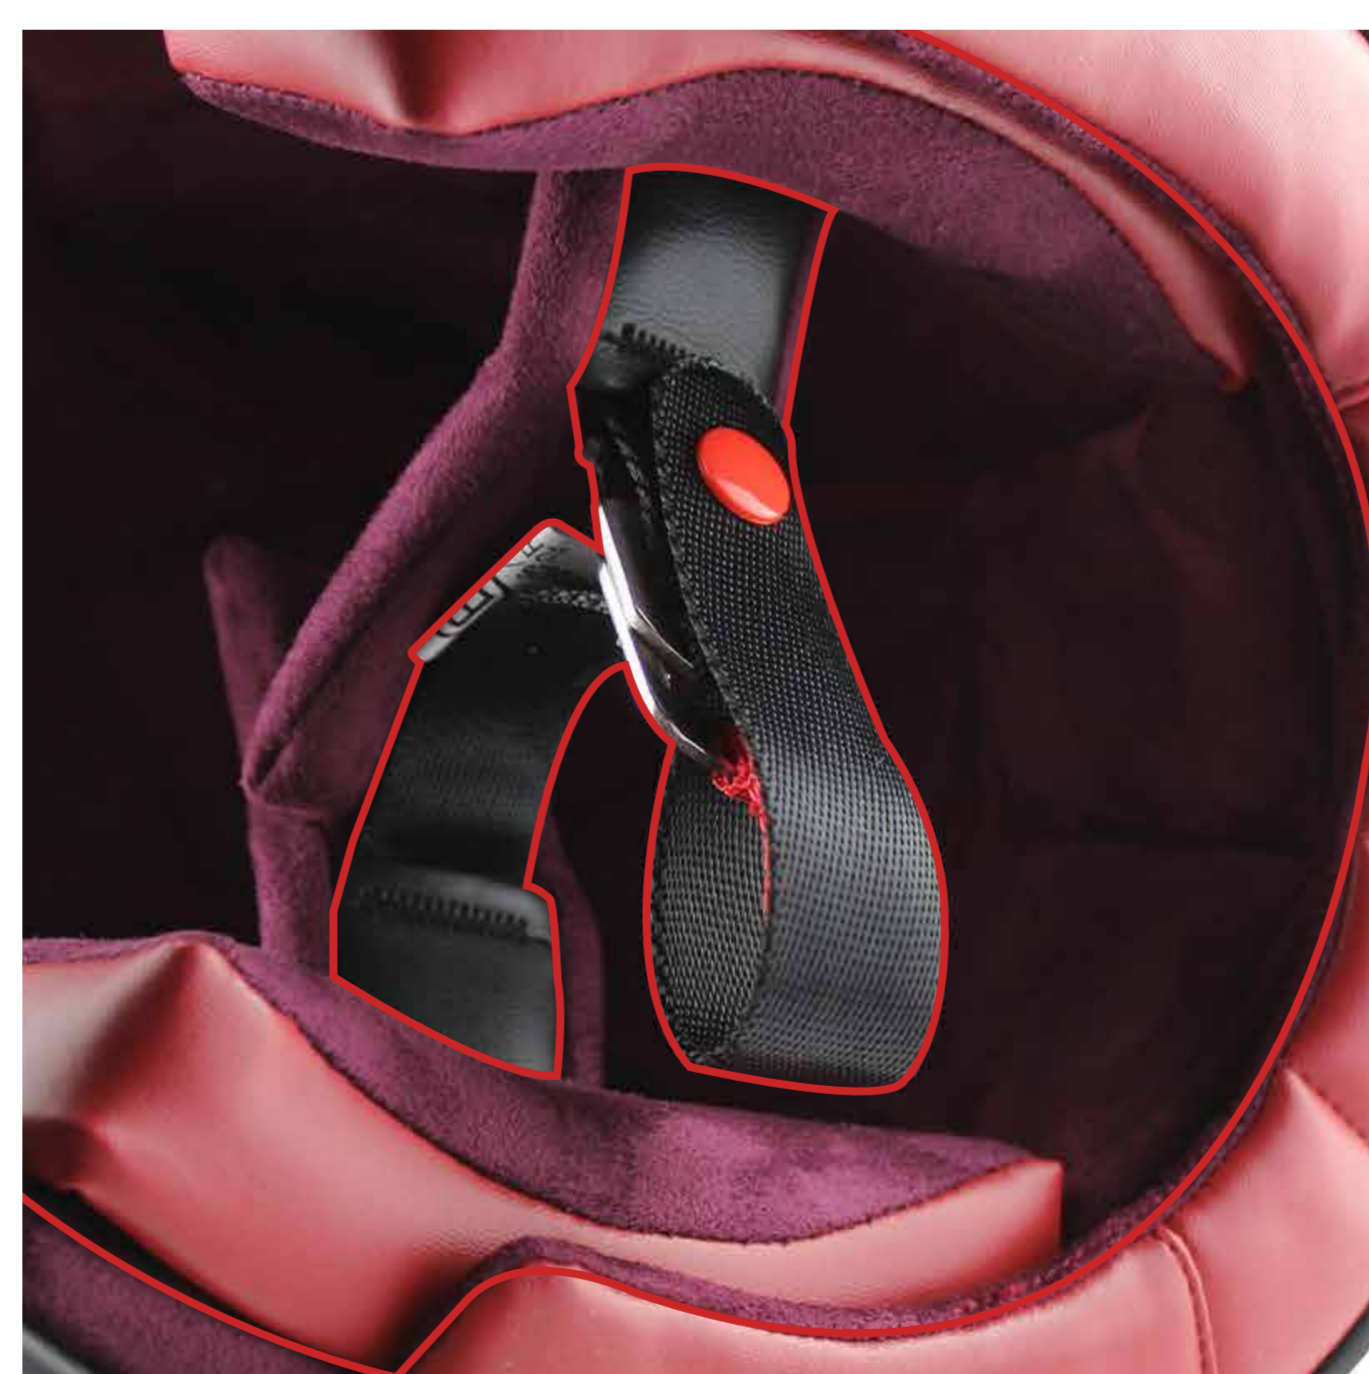

# F656 FULL FACE VINTAGE HELMET

### Adjustable Visor

Easy-Use Large Outer Visor  
Replaceable  
Clear, Smoked, Amber Available  
Straight or Bubble

### Safety

Classic Design Safety Double-D  
Retention Strap  
Vegan Leather Comfort Lining