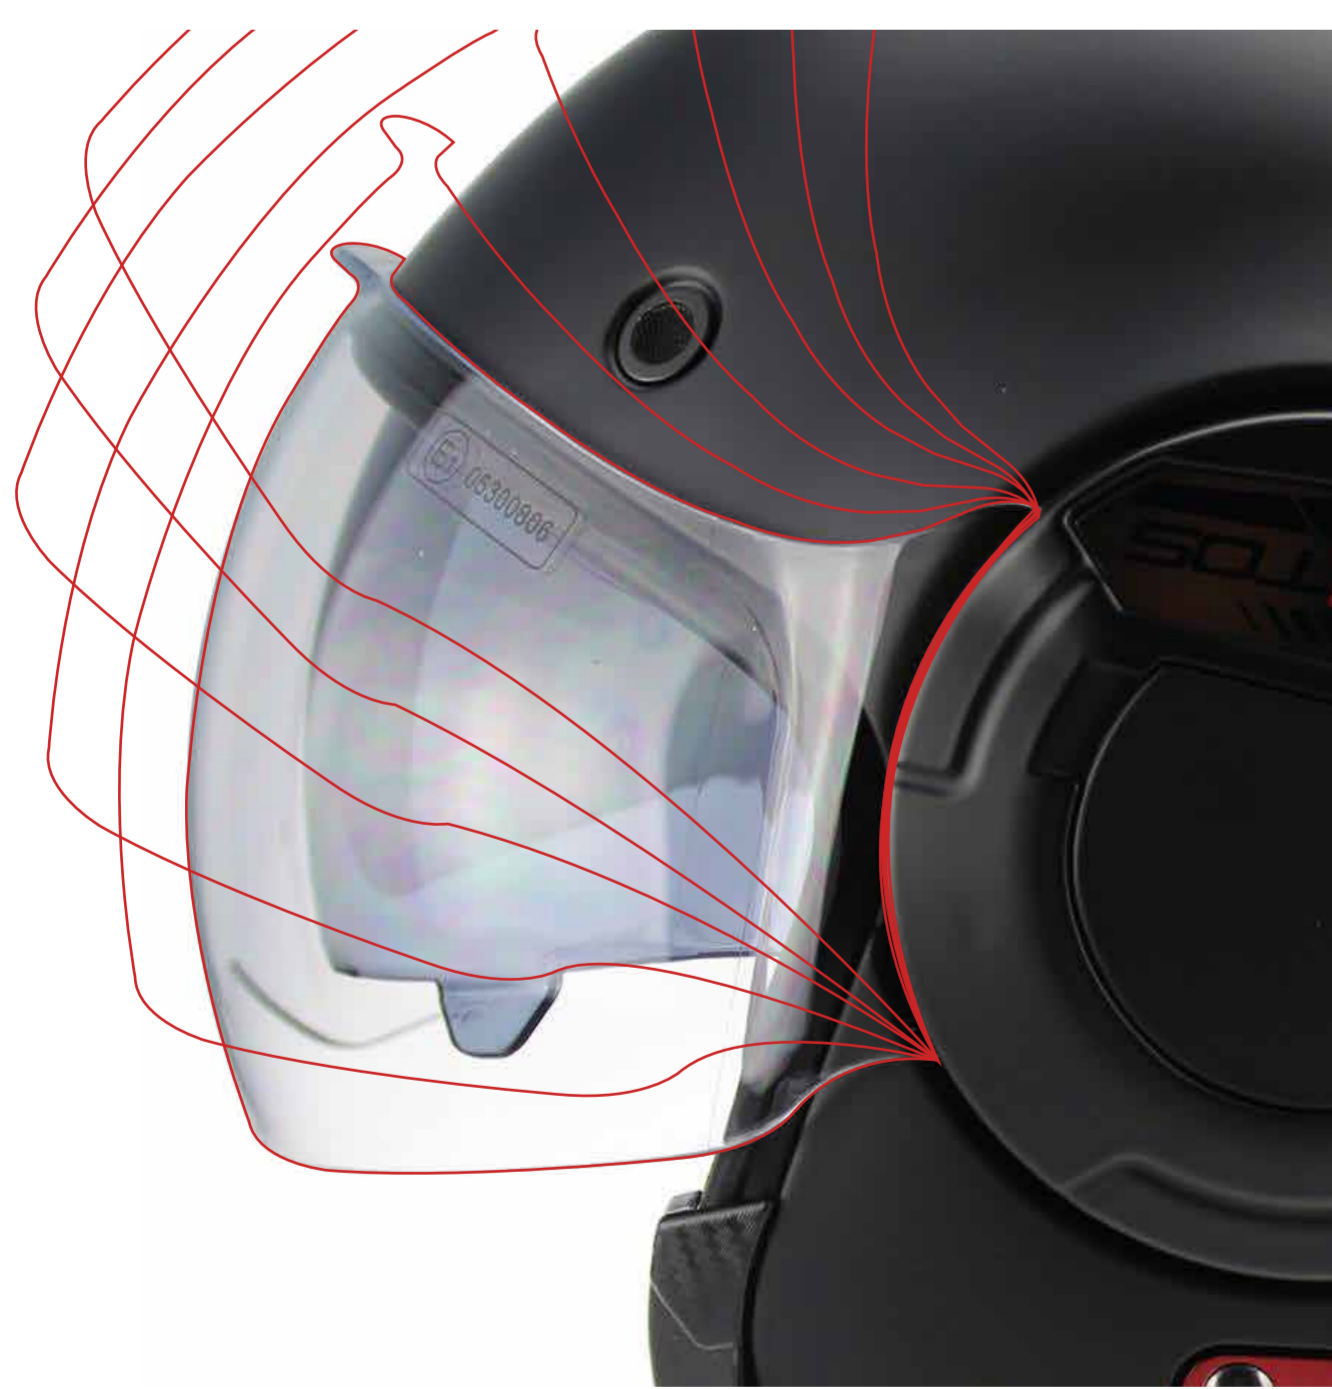

## F242 REVERSE P/J FLIP HELMET

### All Colours

#### Inner Visor

Push Up/Down Easy Rider  
Inner Sun Visor-Smoked  
Day Time Use Only

#### Reverse Flip

Push Up/Down Easy Rider  
Inner Sun Visor-Smoked  
Day Time Use Only